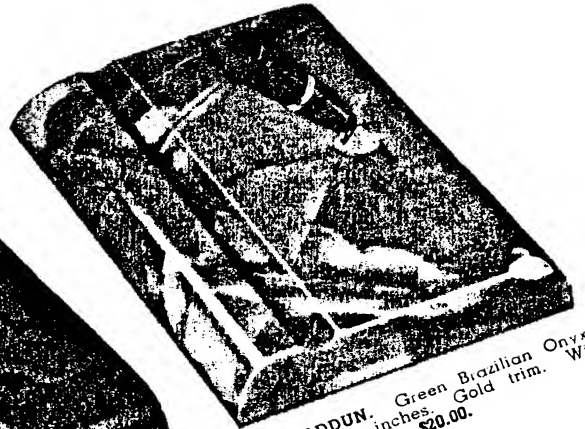

# \$20 Lifetime\* GIFTS

COMPLETE WITH PEN

S289 BUFIY. Colored Pedrara Onyx. 4 1/2 x 7 1/2 inches. Gold trim. With two Brown LIFETIME Pens \$20.00.

S258 BUFFN. Brown Onyx. 5 x 8 inches. Gold name plate. With Brown LIFETIME Pen \$20.00.